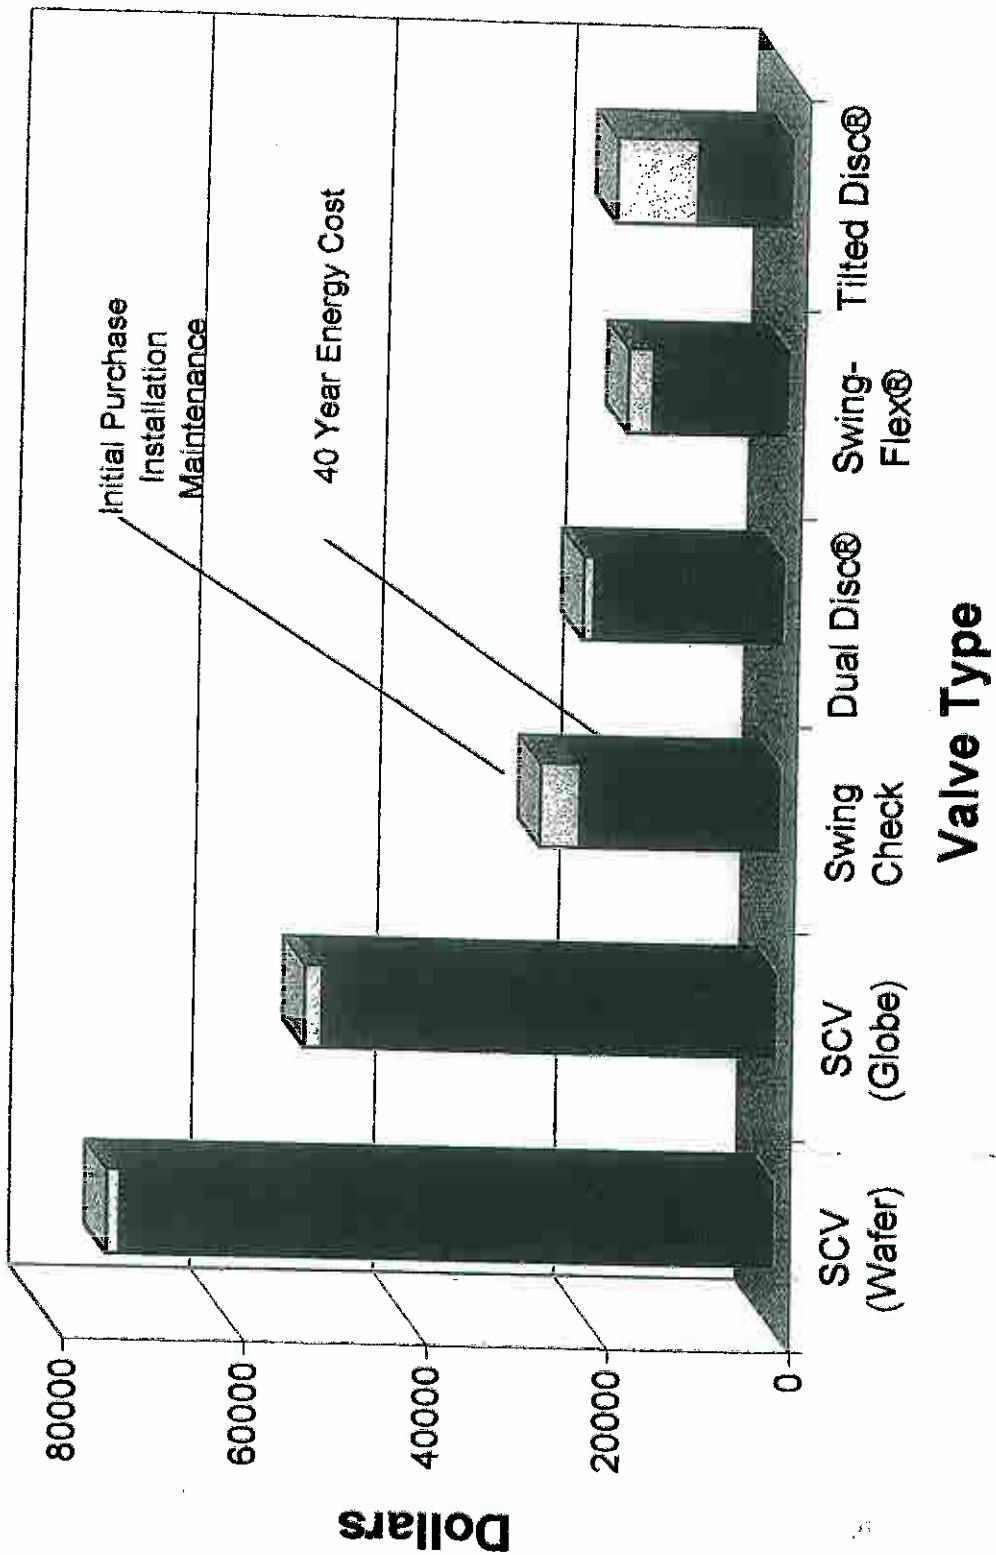

Check Valve Cost Comparison

Contact us for more information: Valve & Equipment Consultants, Inc. • Phone: 281-324-1500 • Email: sales@valveandequipment.com
 Website: www.ValveAndEquipment.com